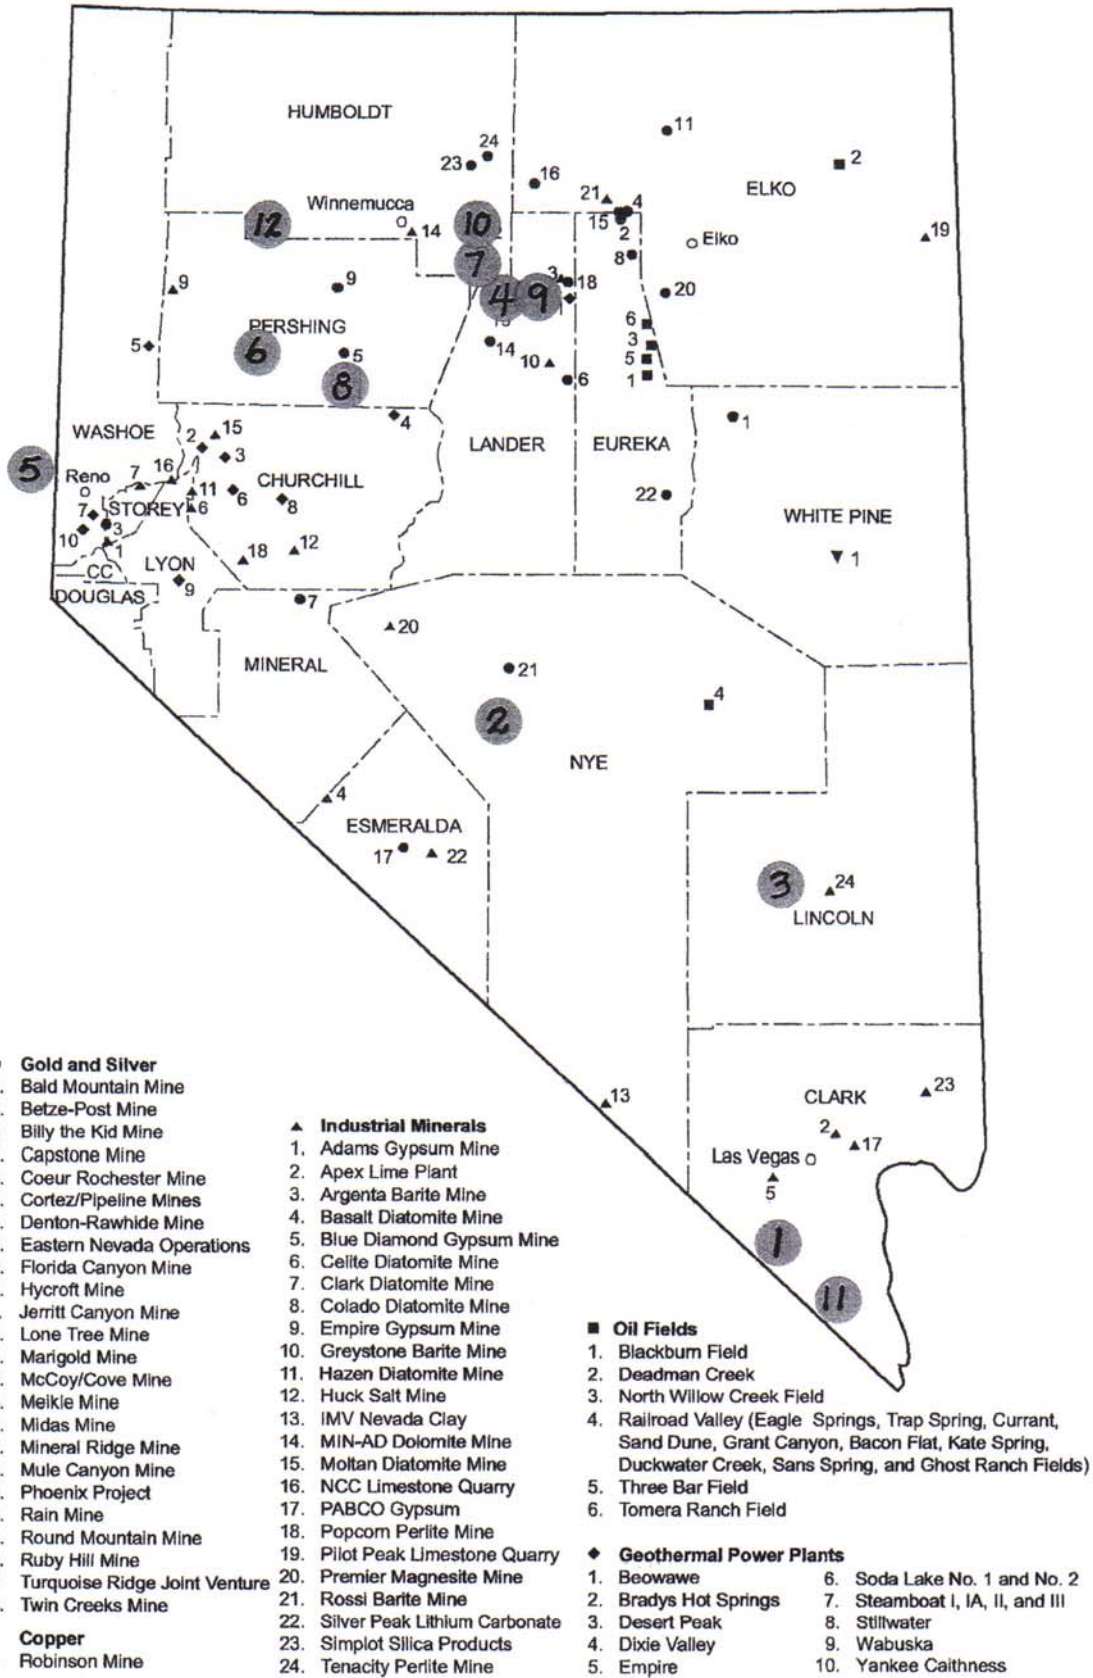

- **Gold and Silver**
 1. Bald Mountain Mine
 2. Betze-Post Mine
 3. Billy the Kid Mine
 4. Capstone Mine
 5. Coeur Rochester Mine
 6. Cortez/Pipeline Mines
 7. Denton-Rawhide Mine
 8. Eastern Nevada Operations
 9. Florida Canyon Mine
 10. Hycroft Mine
 11. Jerritt Canyon Mine
 12. Lone Tree Mine
 13. Marigold Mine
 14. McCoy/Cove Mine
 15. Meikle Mine
 16. Midas Mine
 17. Mineral Ridge Mine
 18. Mule Canyon Mine
 19. Phoenix Project
 20. Rain Mine
 21. Round Mountain Mine
 22. Ruby Hill Mine
 23. Turquoise Ridge Joint Venture
 24. Twin Creeks Mine
- ▲ **Industrial Minerals**
 1. Adams Gypsum Mine
 2. Apex Lime Plant
 3. Argenta Barite Mine
 4. Basalt Diatomite Mine
 5. Blue Diamond Gypsum Mine
 6. Celite Diatomite Mine
 7. Clark Diatomite Mine
 8. Colado Diatomite Mine
 9. Empire Gypsum Mine
 10. Greystone Barite Mine
 11. Hazen Diatomite Mine
 12. Huck Salt Mine
 13. IMV Nevada Clay
 14. MIN-AD Dolomite Mine
 15. Moltan Diatomite Mine
 16. NCC Limestone Quarry
 17. PABCO Gypsum
 18. Popcorn Perlite Mine
 19. Pilot Peak Limestone Quarry
 20. Premier Magnesite Mine
 21. Rossi Barite Mine
 22. Silver Peak Lithium Carbonate
 23. Simplot Silica Products
 24. Tenacity Perlite Mine
- **Oil Fields**
 1. Blackburn Field
 2. Deadman Creek
 3. North Willow Creek Field
 4. Railroad Valley (Eagle Springs, Trap Spring, Currant, Sand Dune, Grant Canyon, Bacon Flat, Kate Spring, Duckwater Creek, Sans Spring, and Ghost Ranch Fields)
 5. Three Bar Field
 6. Tomera Ranch Field
- ◆ **Geothermal Power Plants**
 1. Beowawe
 2. Bradys Hot Springs
 3. Desert Peak
 4. Dixie Valley
 5. Empire
 6. Soda Lake No. 1 and No. 2
 7. Steamboat I, IA, II, and III
 8. Stillwater
 9. Wabuska
 10. Yankee Caithness
- ▼ **Copper**
 1. Robinson Mine

Major mines, oil fields, and geothermal plants, 2004.

ANSWER SHEET

Major mines, oil fields, and geothermal plants, 2004.